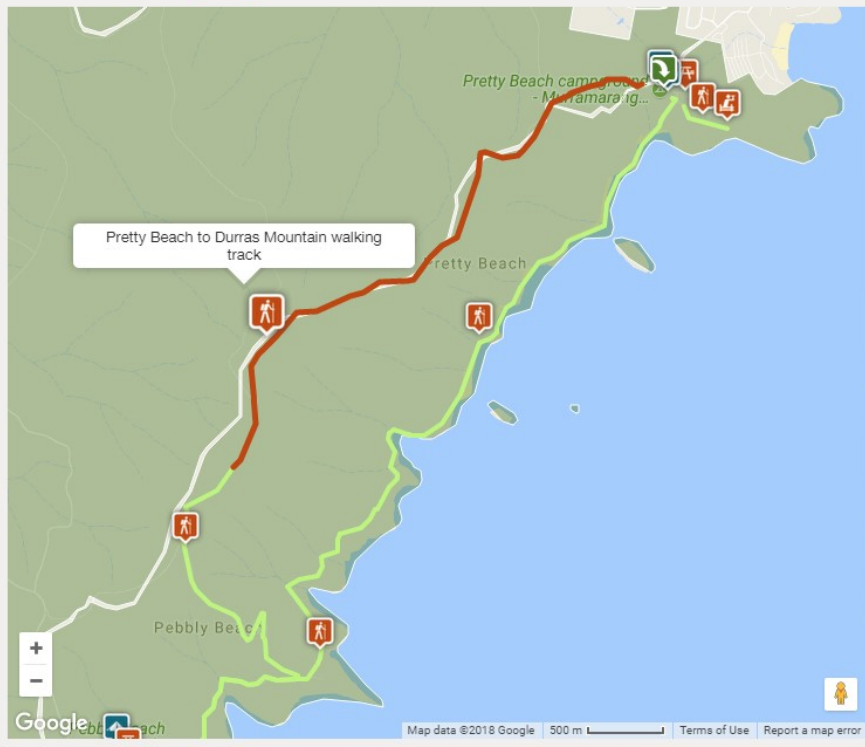

Murramarang National Park

- Overview
- Visitor info
- What's nearby
- Learn more
- Map
- Local alerts

Zoom to a location [Driving directions](#)

Show trails

Things to do [Show more](#)

- Pebbly Beach to Durras Mountain walking track
- Pretty Beach
- Pretty Beach to Durras Mountain walking track
- Pretty Beach to Snake Bay walking track
- Pretty Beach to Snapper Point walking track

Camping and accommodation

- Pretty Beach cabins
- Pretty Beach campground - Murramarang National Park

These maps give a basic overview of park attractions and facilities, and may not be detailed enough for some activities. We recommend that you buy a topographic map before you go exploring.